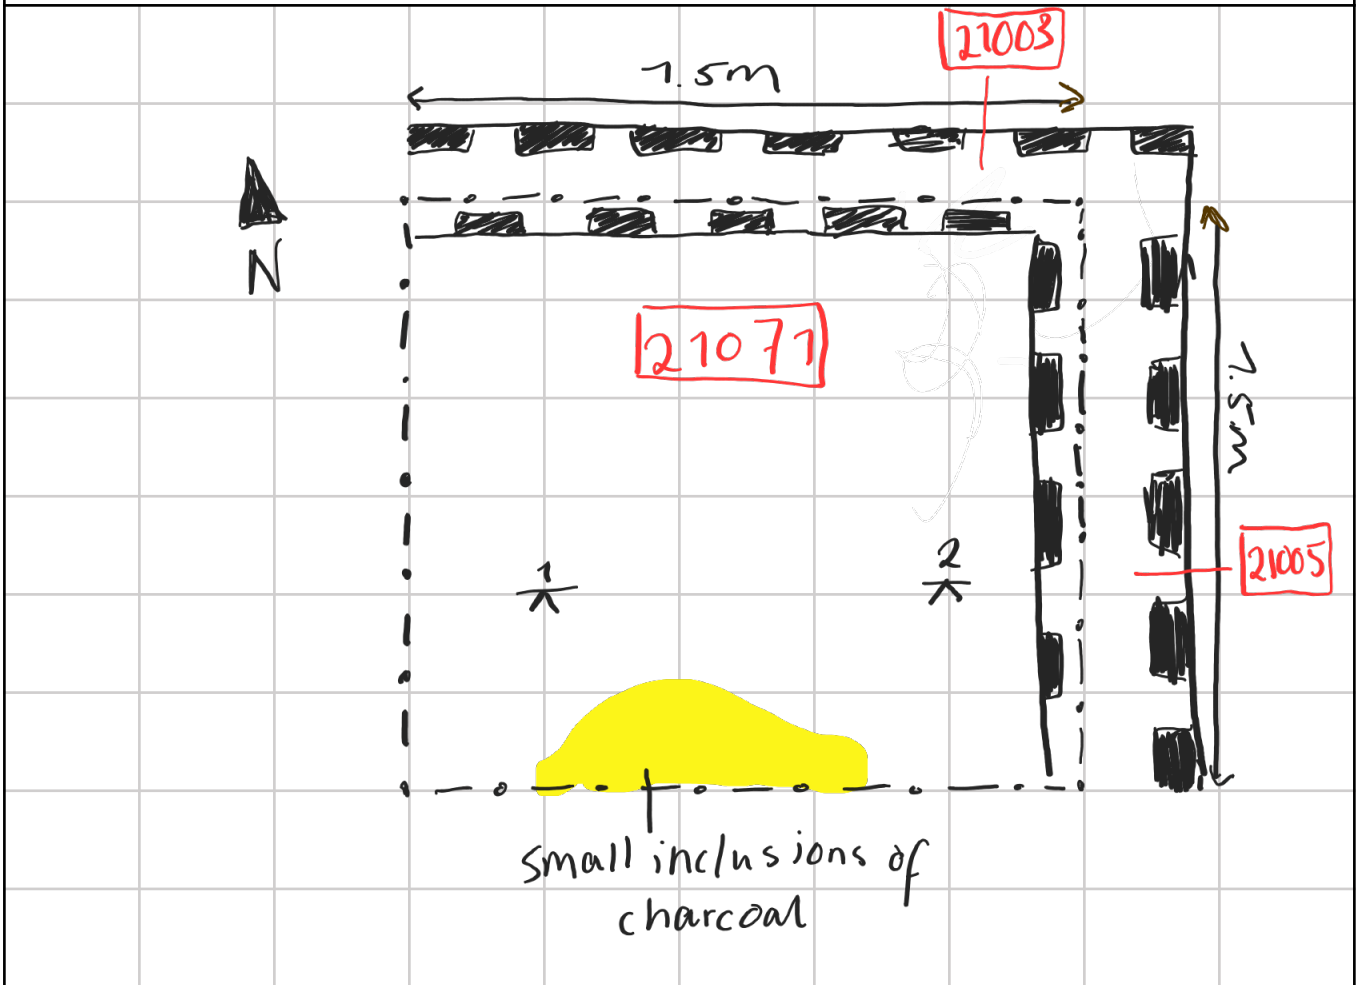

SITE CODE:

MZ

SU N°:

21071

AREA N°:

21000

MARZUOLO  
ARCHAEOLOGICAL  
PROJECT

Date: July 24, 2023

Initials: MCV

Definition: New layer under 21070.  
Might be coherent with SU 22010

**Sketch of Plan:** Include: 1. north arrow; 2. dimensions; 3. location of samples (if taken); 4. trench pts (if visible in plan); 5. slope (if relevant); 6. abutting architecture/adjacent or relevant features for reference; 7. numbers of all SUs visible in plan

Scale: 1sq =

Notes:

Plan checked by staff/director: \_\_\_\_\_ (initials)

Plan uploaded to database: \_\_\_\_\_ (initials)

Cornell University

Radboud University

UNIVERSITY OF  
ARKANSAS

THE UNIVERSITY OF  
MELBOURNE