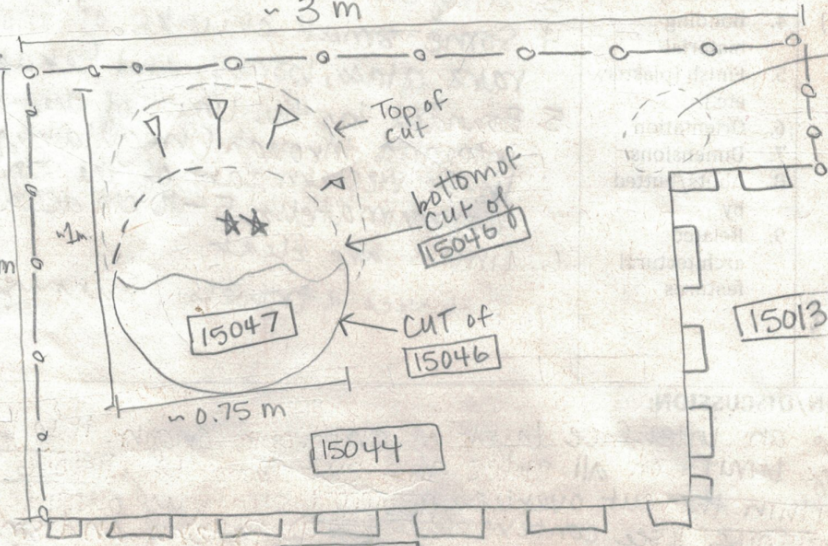

★ - find spot
of metal slag.

~ 1.5 m

~ 3 m

Top of cut

bottom of cut of 15046

CUT of 15046

15047

15044

15013

15012

Small patch
of large
charcoal
fragments
within
15044
soil
matrix